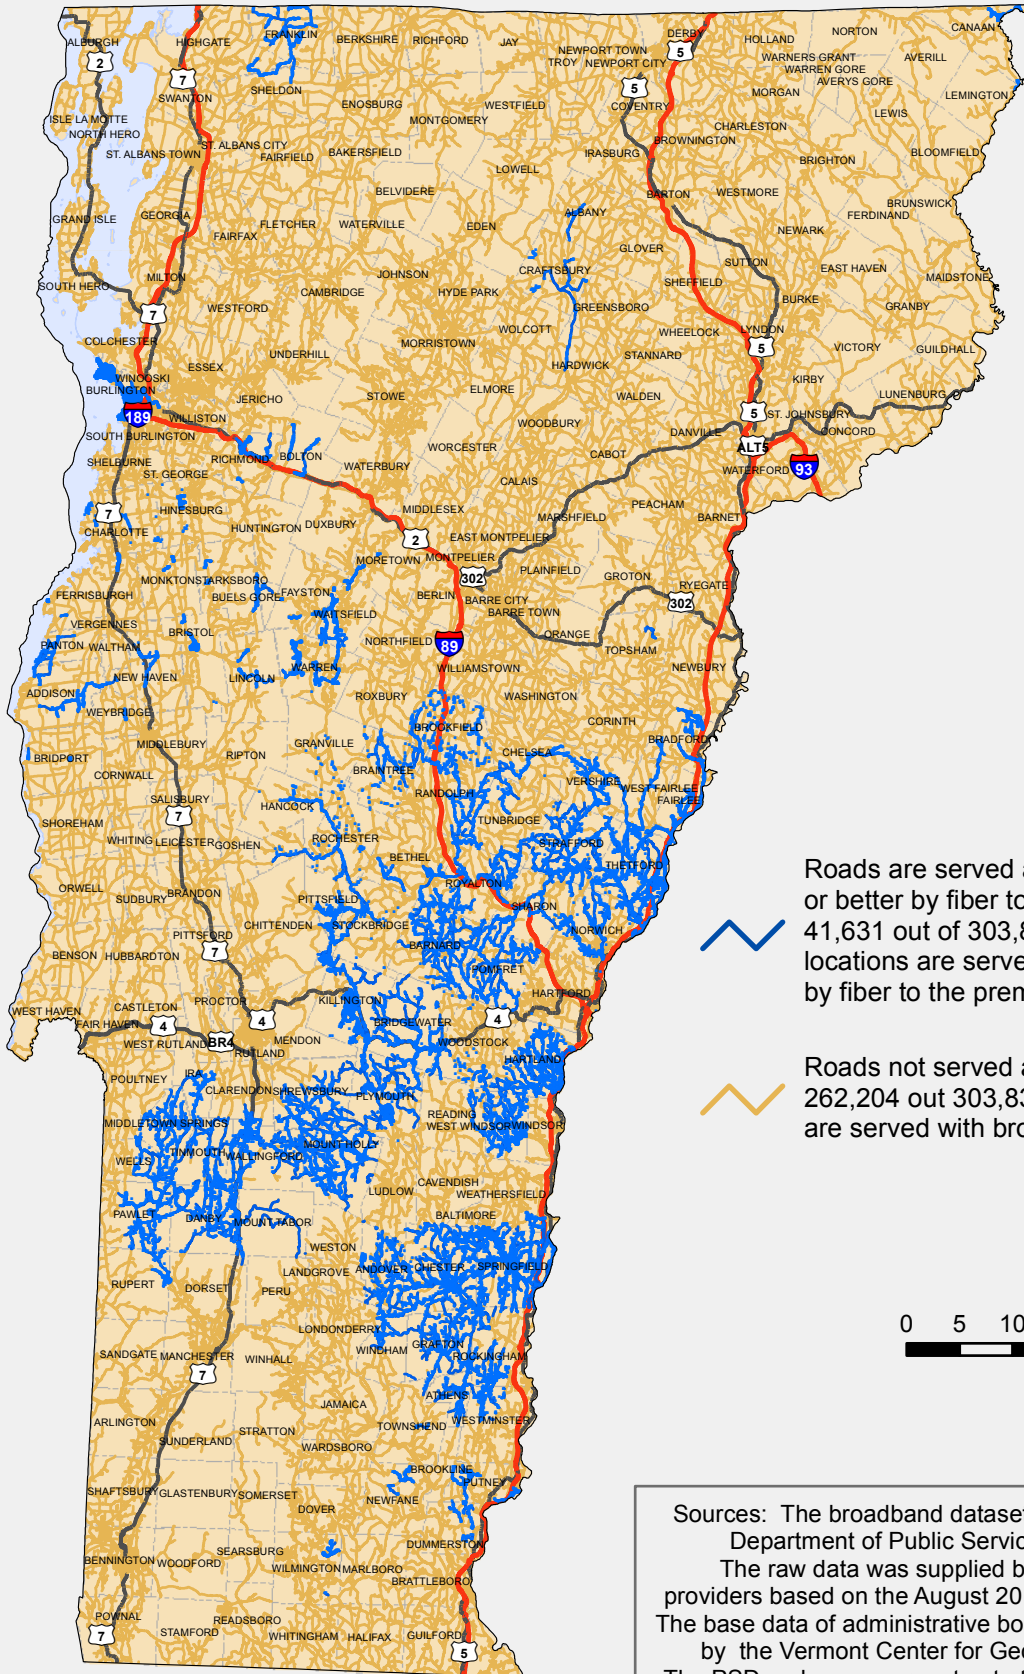

# Broadband Availability by Road Segment 100 Mbps Down / 100 Mbps Up or Better

Department of Public Service

December 31, 2018

Roads are served at 100/100 Mbps or better by fiber to the premises or cable. 41,631 out of 303,835 (13.7%) building locations are served at 100/100 Mbps or better by fiber to the premises or cable.

Roads not served at 100/100 Mbps or better. 262,204 out of 303,835 (86.3%) building locations are served with broadband less than 100/100.

Sources: The broadband dataset was prepared by the Vermont Department of Public Service (PSD) on 12/31/2018. The raw data was supplied by Vermont internet service providers based on the August 2018 PSD request for information. The base data of administrative boundaries and roads are supplied by the Vermont Center for Geographic Information (VCGI). The PSD makes no guarantee to the accuracy of this information.